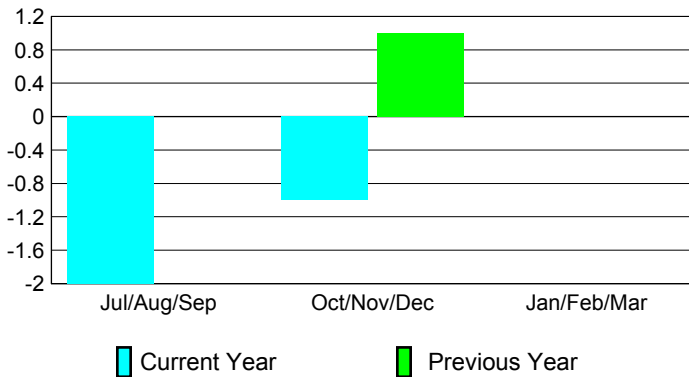

2012-2013 GMT Reports for District (or Undistricted) **District 33 S**

GMT: **EDWARD J LECIUS**

Location: **MASSACHUSETTS**

GMT CA: **1**

CLUBS

Club Results
2012-2013

Clubs
2011-2012

Month	New Club Goal	Actual New Clubs	Actual Dropped Clubs	Gain/Loss of Clubs	Gain/Loss of Clubs
Jul/Aug/Sep	0	0	-2	-2	0
Oct/Nov/Dec	0	0	-1	-1	1
Jan/Feb/Mar	0	0	0	0	0
Totals	0	0	-3	-3	1

Club Results 2012-2013

Goal, New, Dropped, Gain/Loss

Comparison of Club Gain/Loss

Current Year Compared to the Previous Year

YTD Status Quo Clubs 2012-2013

Status Quo Clubs Compared to Status Quo Members

MEMBERSHIP