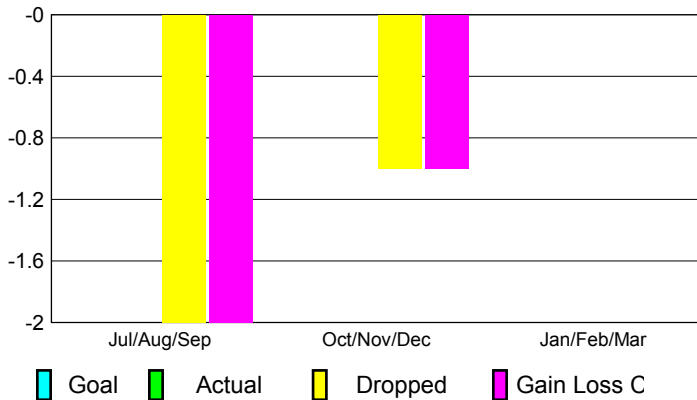

2012-2013 GMT Reports for District (or Undistricted) **District 33 S**

GMT: **EDWARD J LECIUS**

Location: **MASSACHUSETTS**

GMT CA: **1**

CLUBS

Club Results
2012-2013

Clubs
2011-2012

Month	New Club Goal	Actual New Clubs	Actual Dropped Clubs	Gain/Loss of Clubs	Gain/Loss of Clubs
Jul/Aug/Sep	0	0	-2	-2	0
Oct/Nov/Dec	0	0	-1	-1	1
Jan/Feb/Mar	0	0	0	0	0
Totals	0	0	-3	-3	1

Club Results 2012-2013

Goal, New, Dropped, Gain/Loss

Comparison of Club Gain/Loss

Current Year Compared to the Previous Year

YTD Status Quo Clubs 2012-2013

Status Quo Clubs Compared to Status Quo Members

MEMBERSHIP