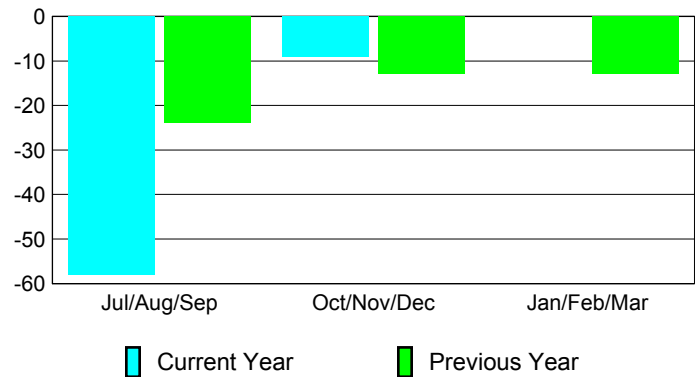

Membership Results
2012-2013

Membership
2011-2012

Month	Net Memb Goal	Actual New Memb	Actual Dropped Memb	Gain/Loss of Memb	Gain/Loss of Memb
Jul/Aug/Sep	0	30	-88	-58	-24
Oct/Nov/Dec	0	50	-59	-9	-13
Jan/Feb/Mar	0	0	0	0	-13
Totals	0	80	-147	-67	-50

Membership Results 2012-2013

Goal, New, Dropped, Gain/Loss

Comparison of Membership Gain/Loss

Current Year Compared to the Previous Year

Gender Comparison 2012-2013

Jan/Feb/Mar

Male

Female