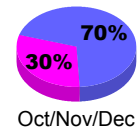

Membership Results
2012-2013

Membership
2011-2012

Month	Net Memb Goal	Actual New Memb	Actual Dropped Memb	Gain/Loss of Memb	Gain/Loss of Memb
Jul/Aug/Sep	0	30	-88	-58	-24
Oct/Nov/Dec	0	50	-59	-9	-13
Jan/Feb/Mar	0	0	0	0	-13
Totals	0	80	-147	-67	-50

Membership Results 2012-2013

Goal, New, Dropped, Gain/Loss

Comparison of Membership Gain/Loss

Current Year Compared to the Previous Year

Gender Comparison 2012-2013

Jan/Feb/Mar

Male

Female