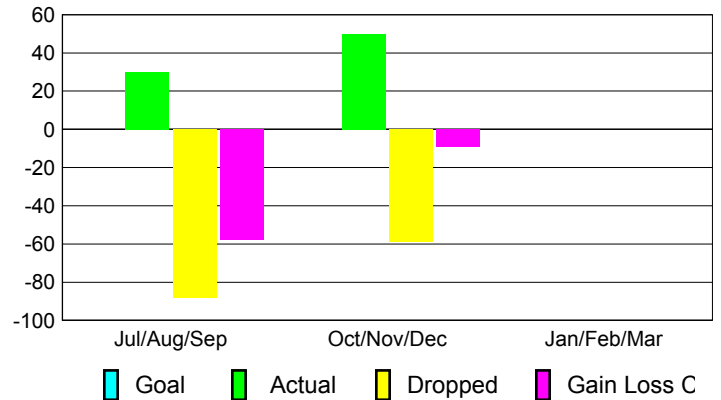

Membership Results 2012-2013

Goal, New, Dropped, Gain/Loss

Comparison of Membership Gain/Loss

Current Year Compared to the Previous Year